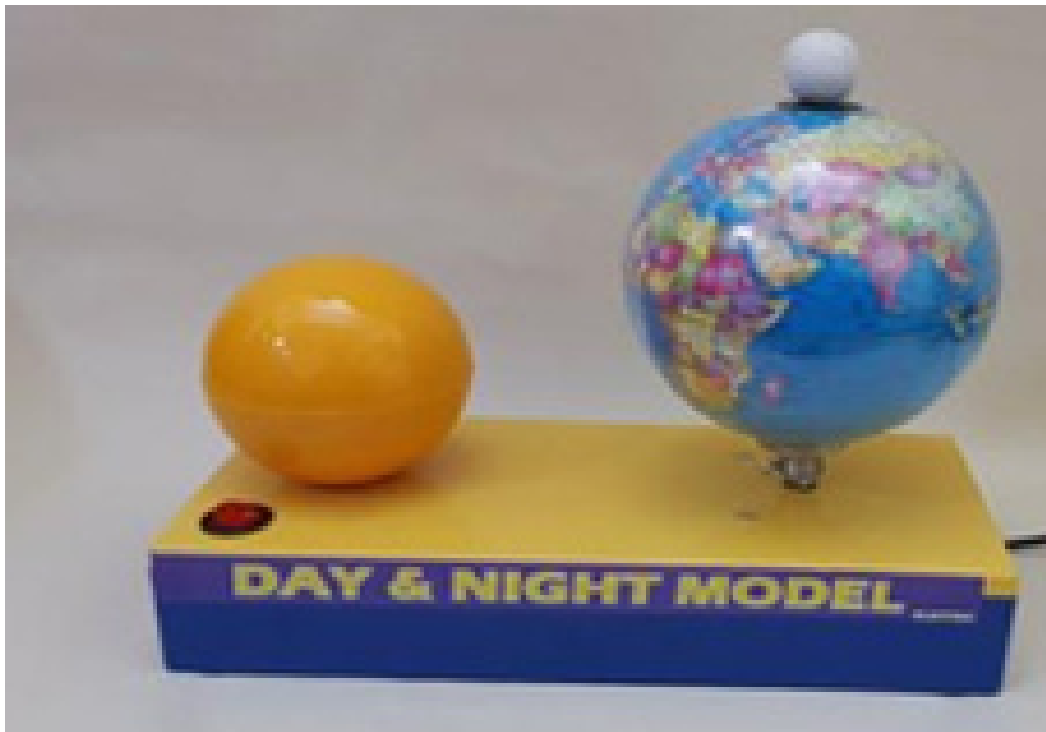

PHYSICS LAB EQUIPMENT

DAY & NIGHT ELECTRIC FOR PHYSICS LAB

Efficient • Transparent • Inclusive